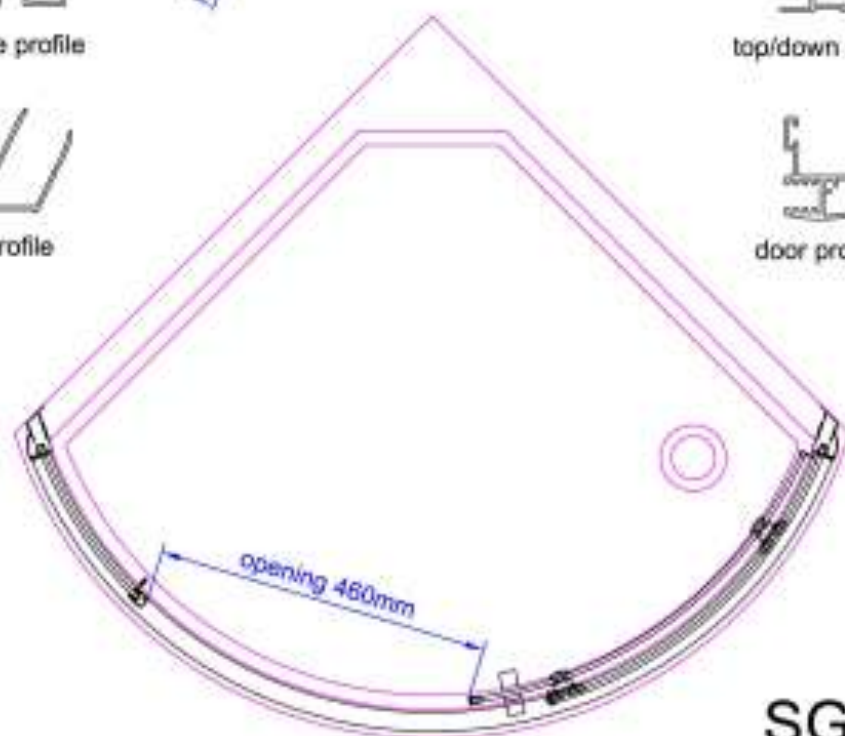

side profile

top/down rail

wall profile

door profile

SG1160